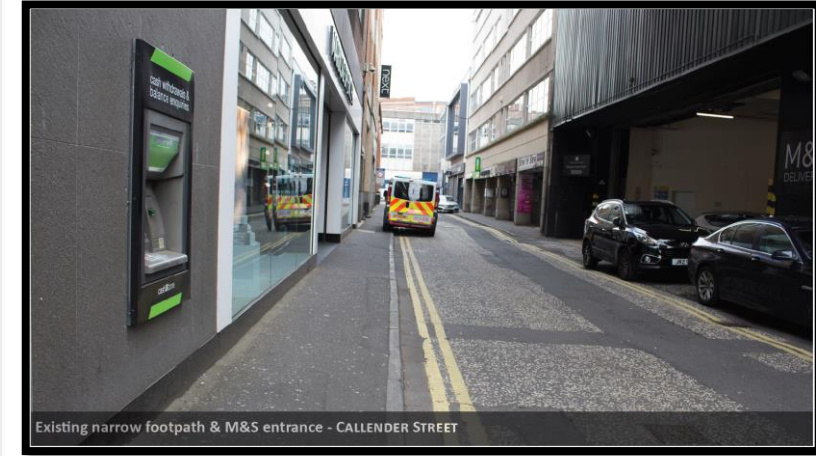

Existing narrow asphalt footpath - CALLENDER STREET

Callender Street & Chichester Street (North Side)