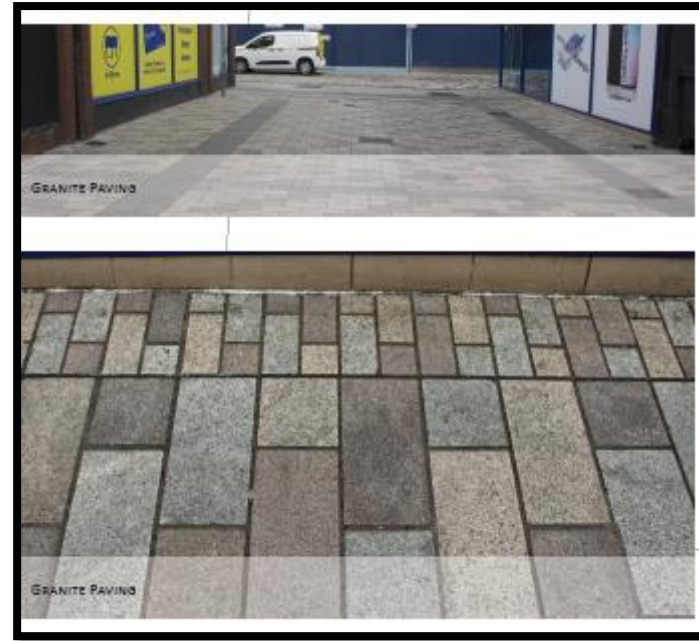

Existing narrow asphalt footpath - CALLENDER STREET

Callender Street & Chichester Street (North Side)